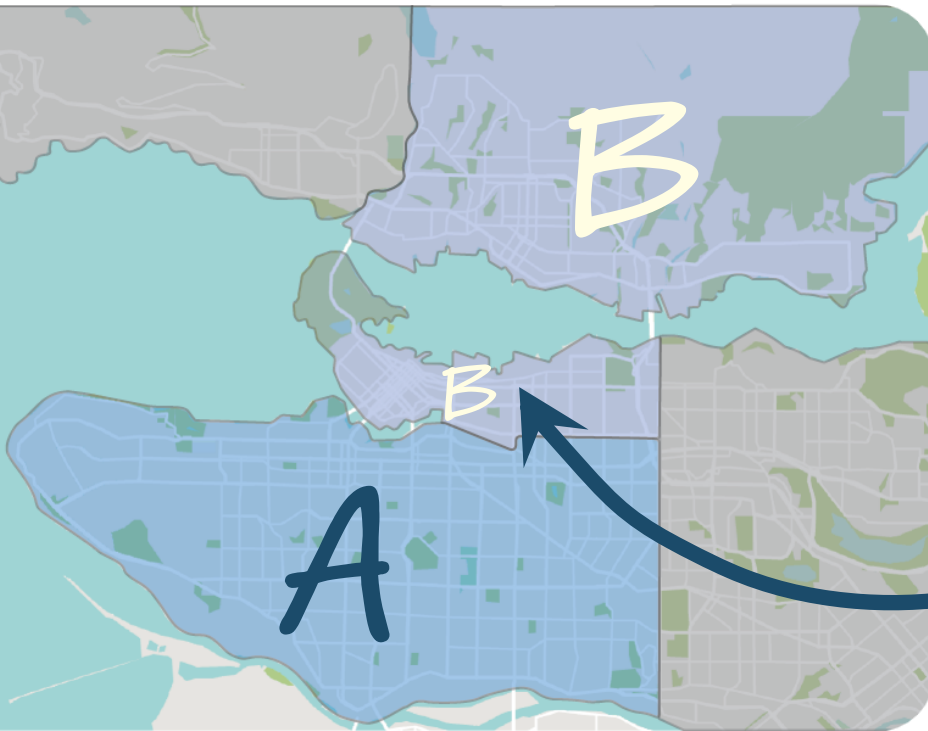

Zone B

| |
|------------|
| 2pm - 6pm |
| 1pm - 5pm |
| 5pm - 9pm |
| 12pm - 4pm |
| 12pm - 4pm |
| 3pm - 7pm |
| 3pm - 7pm |

Livlite

PICKUP WINDOWS

at Livlite

| | |
|-------------|------------------------|
| Mon | 12pm - 6pm |
| Tues | 12pm - 6pm |
| Wed | 12pm - 6pm |
| Thur | 12pm - 5pm |
| Fri | 11am - 3pm |
| Sat | 10am - 12pm, 1pm - 4pm |
| Sun | 10am - 3pm |

Pickup Here!

120-807 Powell St.
Vancouver , V6A1H7

Pickups located at overhead on
Hawks Ave. (north of Powell St.
intersection)